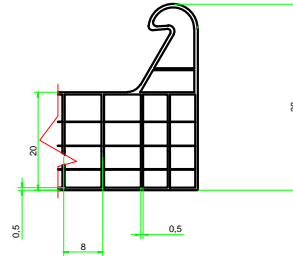

www.polikarbonat.com

www.4dyapi.com.tr

Polikarbonat®
more than polycarbonate

ENGINEERING DEPARTMENT

Orta mah. Gölgebahçe sok
no 23 / A Pendik - İstanbul
Tel : 0216 441 48 19 - 441 45 20
Fax : 0 216 441 48 20

TYPE : MULTI WALL
FAMILY : MEGALUX
MATERIAL : POLYCARBONATE
THICKNESS : 20mm
STRUCTURE : 5 WALLS PITCH 8mm